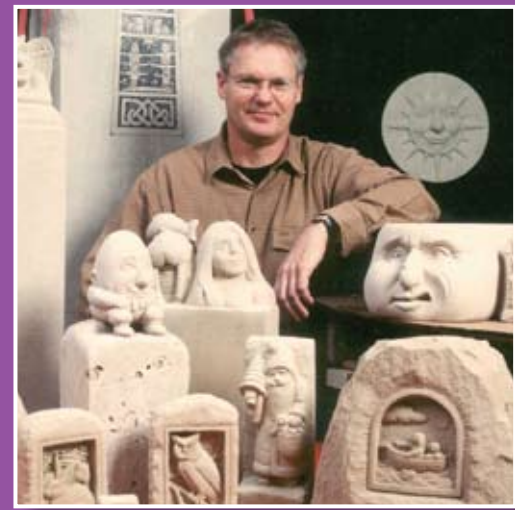

Terrifying Trio #1118\*\*  
4-1/2" x 7" 3 lbs. \$38

Blossom & Bud #1049  
6-1/2" x 6-1/4" 3-1/2 lbs. \$38

Sunshine Birds Welcome Plaque  
#133 6-3/4" x 5" 2 lbs. \$38

Fluffy #1193  
3" x 4" 1 lb.  
\$22

Spot #1192  
3" x 4-1/2"  
1 lb. \$22