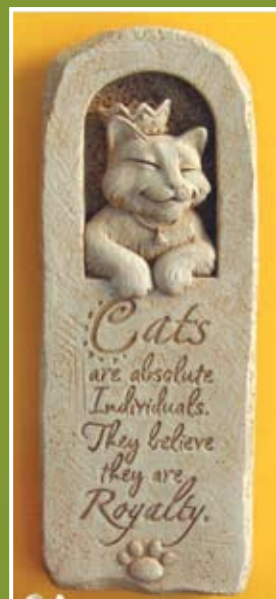

**Teacher Stone**  
#1138\*\*  
3-3/4" x 3-1/2" 1-1/2 lbs.  
\$25

**Sisters #1109**  
4-1/2" x 4-1/2"  
1-1/2 lbs. \$31

**Family Dog**  
#1089  
3-1/2" x 8"  
1-1/2 lbs. \$31

**Embrace The Day**  
#1087 4-1/2" x 10-1/2"  
2-1/2 lbs. \$36

**Hope (Gladiola)**  
#1130  
3" x 4-1/4"  
1 lb. \$21

**Peace (Canterbury Bells) #1133**  
3" x 4-1/4"  
1 lb. \$21

**Feline Philosophy**  
#1090  
3-1/4" x 8-1/2"  
1-1/2 lbs. \$31

**Cool Greetings**  
#189\*\*  
7-1/2" x 5-3/4"  
3-1/2 lbs. \$41